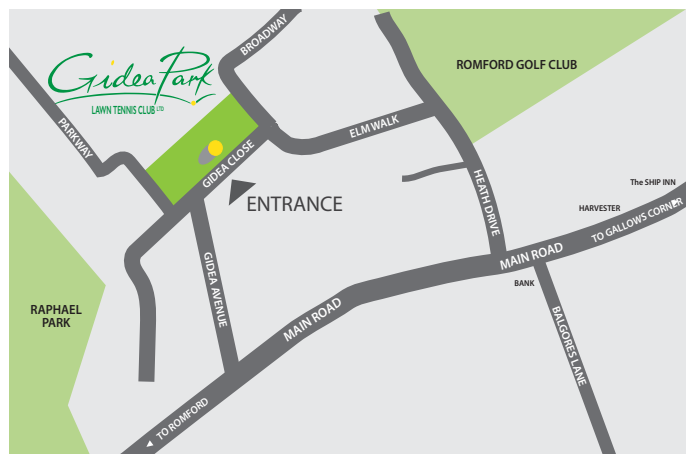

GIDEA PARK LTC COACHING TEAM

GIDEA CLOSE, ROMFORD RM2 5NP

To confirm your place, please contact
headcoach.gpltc@gmail.com
or Carolyn Cruse 07908 887300

All coaches are fully LTA licensed coaches and CRB checked